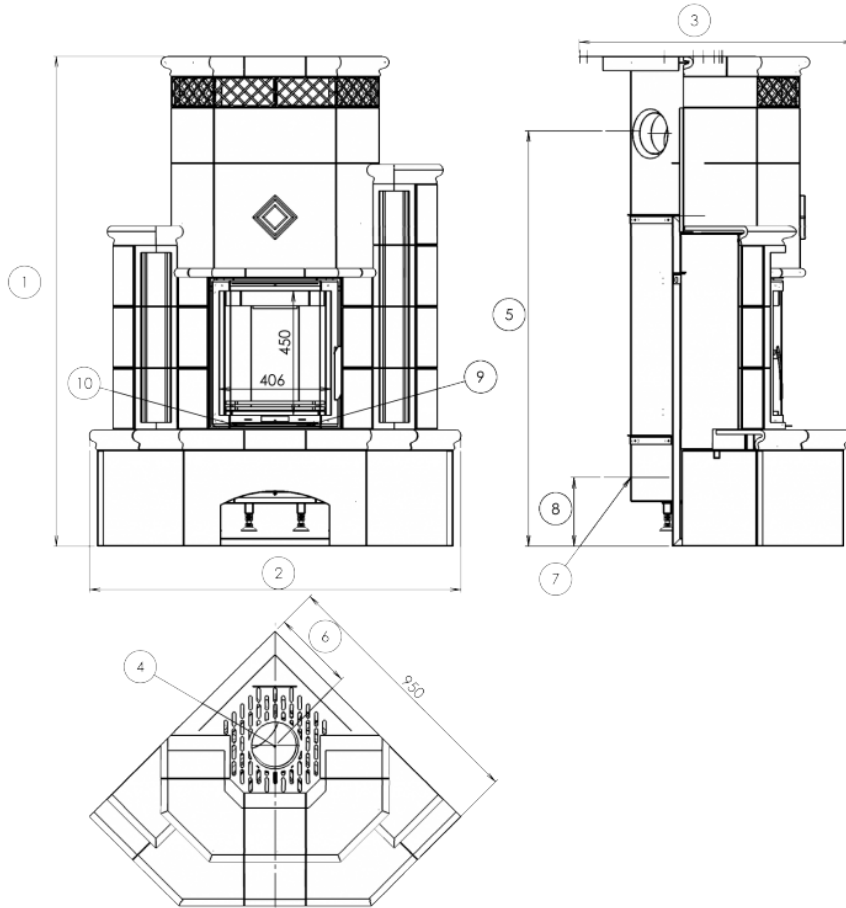

Product technical sheet (en)

Fireplaces TYP: 196

WESTFALIA 750 corner

Technical parameters

196WEA

Power output

Rated output (kW)	7
Controlled power (kW)	3,5 - 9

Dimensions

Height (1) x Width (2) x Depth (3) (mm)	1776 x 1344 x 995
Maximum log length (mm)	350

Weights depending on lining

Tile (kg)	311
-----------	-----

Air

Central air supply (7) / diameter (mm)	yes / Ø 100
Secondary air control	yes
Primary air control	yes
Tertiary air supply	no
Air supply automatic control	no
Height of axis of central air inlet from the floor (8) (mm)	250

Smoke duct

Smoke duct connection (4)	top/rear
Smoke duct diameter (mm)	Ø 150
Height of axis of rear chimney flue from the floor (5) (mm)	1506
Distance of axis of upper chimney flue to the rearmost product part (6) (mm)	293

Tests

EN 13240:2001/A2:2004/AC:2007	yes
-------------------------------	-----

Dimensional sketch

Additional information

1	height	1776 mm
2	width	1344 mm
3	depth	995 mm
4	smoke duct	Ø 150 mm
5	height of axis of rear chimney flue from the floor	1506 mm
6	distance of axis of upper chimney flue to the rearmost product part	293 mm
7	central air supply	Ø 100 mm
8	height of axis of central air inlet from the floor	250 mm
9	primary air supply control - right open	
10	secondary air supply control - right open	