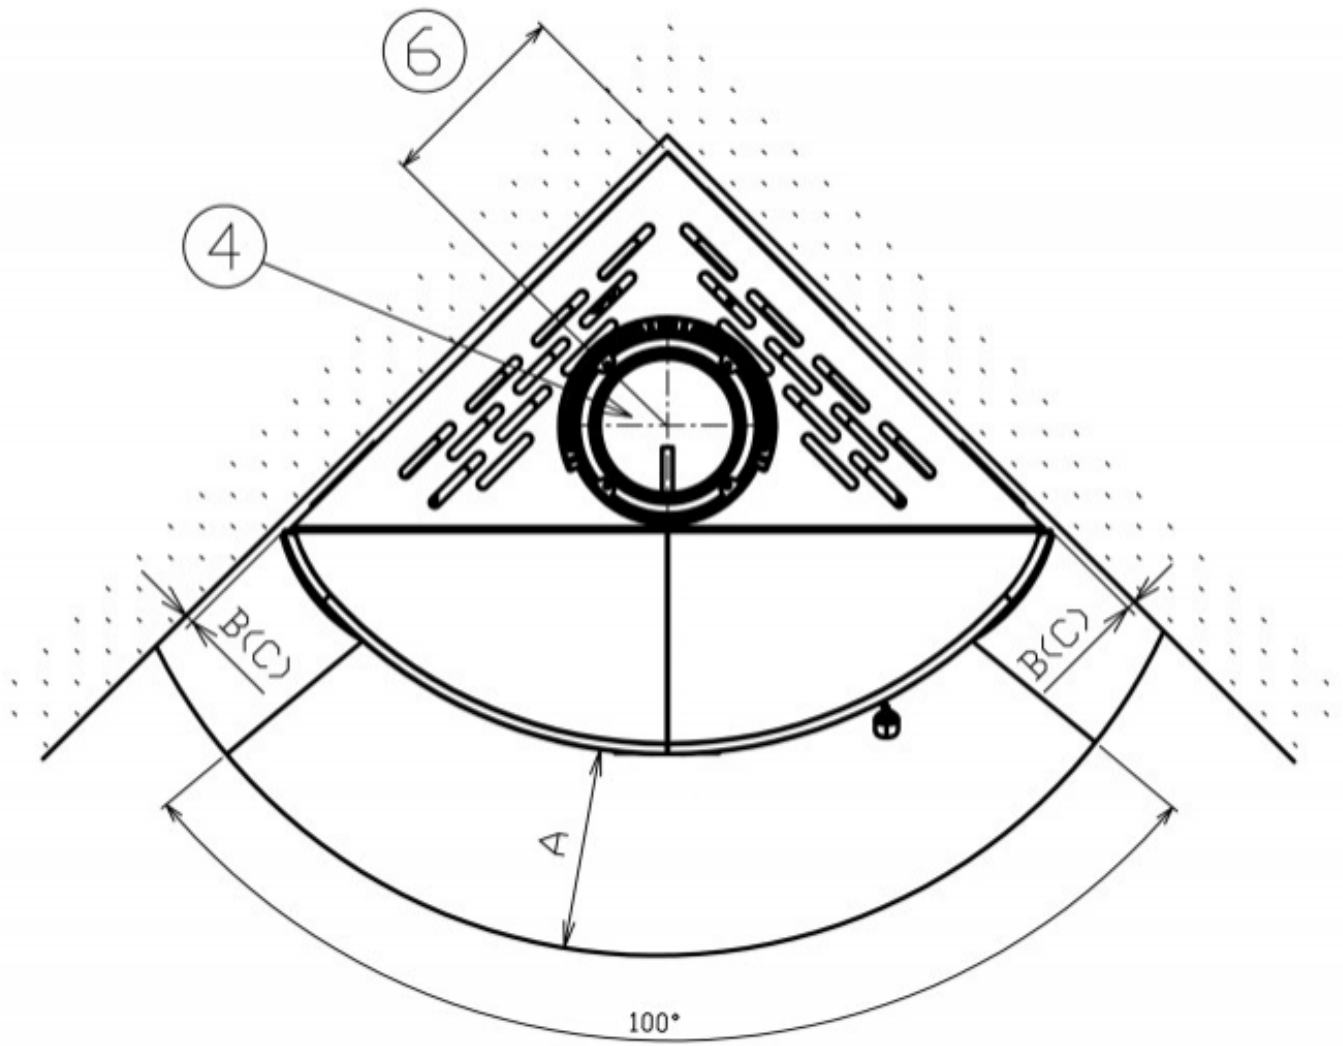

Product technical sheet (en)

Fireplace Stoves

POLAR 4656-6-V corner

Technical parameters

Power output

Rated output (kW)	6,5
Controlled power (kW)	3,5 - 8,5

Dimensions

Height (1) x Width (2) x Depth (3) (mm)	1138 x 724 x 578
Maximum log length (mm)	350

Weights depending on lining

Stone (kg)	180
------------	-----

Air

Central air supply (7) / diameter (mm)	yes / Ø 100
Secondary air supply / Secondary air control	yes / yes
Primary air control	yes
Tertiary air supply	yes
Air supply automatic control	yes
Central air supply axis height (8) (mm)	275

Smoke duct

Smoke duct connection (4)	top
Smoke duct diameter (mm)	Ø 150
Distance of upper smoke duct axis (6) (mm)	186

Tests

EN 13240:2001/A2:2004/AC:2007	yes
BvG §15a	yes
I. BImSchV Stufe 2	yes

Dimensional sketch

Additional information

1	height	1138 mm
2	width	724 mm
3	depth	578 mm
4	smoke duct	Ø 150 mm
6	distance of upper smoke duct axis	186 mm
7	central air supply	Ø 100 mm
8	central air supply axis height	275 mm
22	burning intensity control - right open	
23	Fuel type switch: on the left - wood, wooden briquettes (secondary air) / on the right - brown coal briquettes (primary air)	