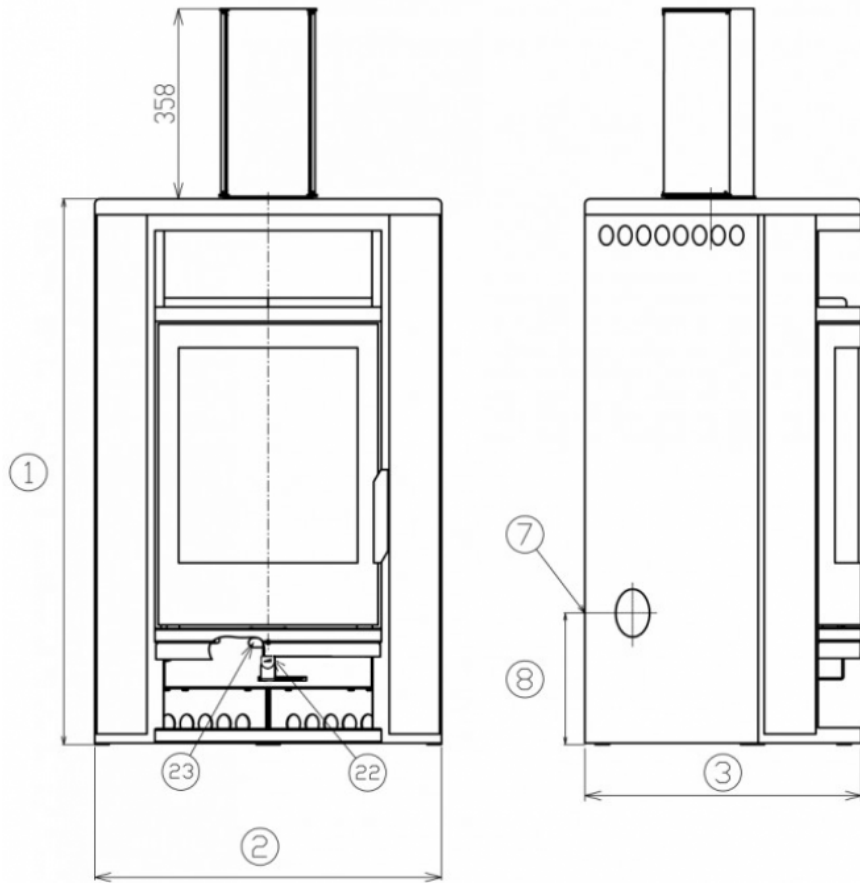

Product technical sheet (en)

Fireplace Stoves

POLAR 4656-6-V corner

Technical parameters

Power output

Rated output (kW)	6,5
Controlled power (kW)	3,5 - 8,5

Dimensions

Height (1) x Width (2) x Depth (3) (mm)	1138 x 724 x 578
Maximum log length (mm)	350

Weights depending on lining

Stone (kg)	180
------------	-----

Air

Central air supply (7) / diameter (mm)	yes / Ø 100
Secondary air supply / Secondary air control	yes / yes
Primary air control	yes
Tertiary air supply	yes
Air supply automatic control	yes
Central air supply axis height (8) (mm)	275

Smoke duct

Smoke duct connection (4)	top
Smoke duct diameter (mm)	Ø 150
Distance of upper smoke duct axis (6) (mm)	186

Tests

EN 13240:2001/A2:2004/AC:2007	yes
BvG §15a	yes
I. BImSchV Stufe 2	yes

Dimensional sketch

Additional information

1	height	1138 mm
2	width	724 mm
3	depth	578 mm
4	smoke duct	Ø 150 mm
6	distance of upper smoke duct axis	186 mm
7	central air supply	Ø 100 mm
8	central air supply axis height	275 mm
22	burning intensity control - right open	
23	Fuel type switch: on the left - wood, wooden briquettes (secondary air) / on the right - brown coal briquettes (primary air)	